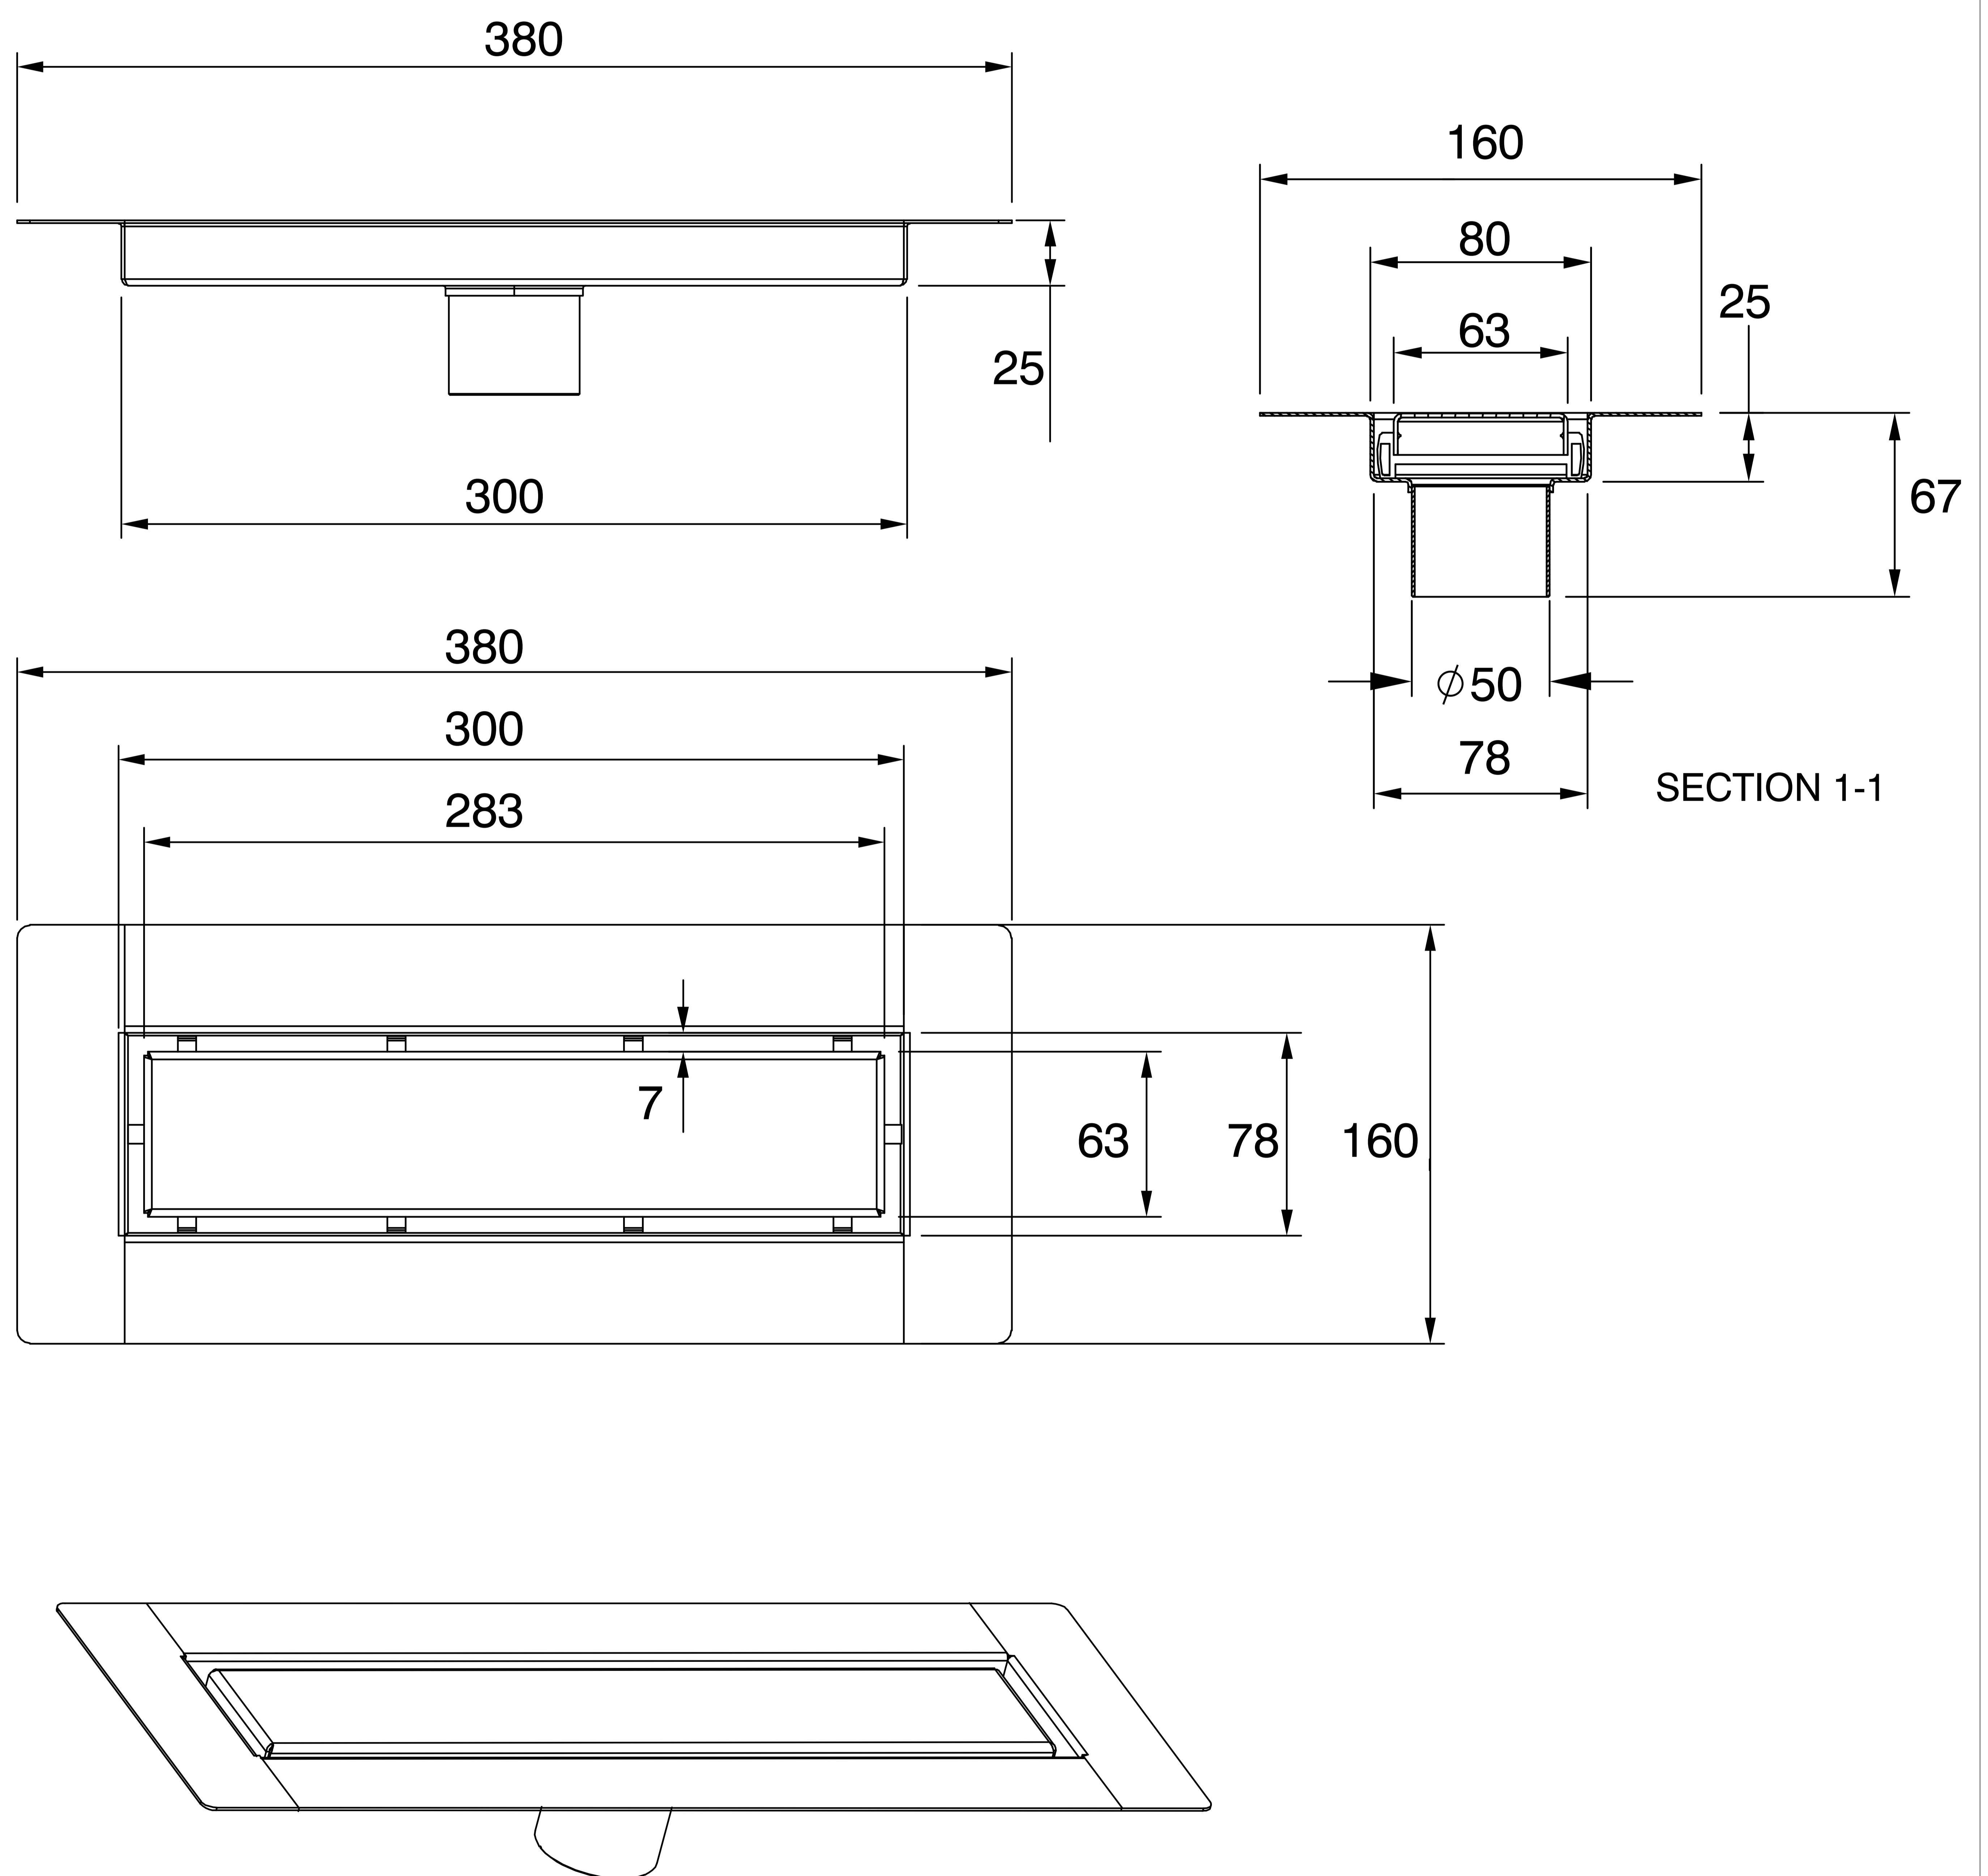

Tile Insert Shower Channel Drainer

Product Code : 1434-300

Technical Drawing

All dimension are in **mm**